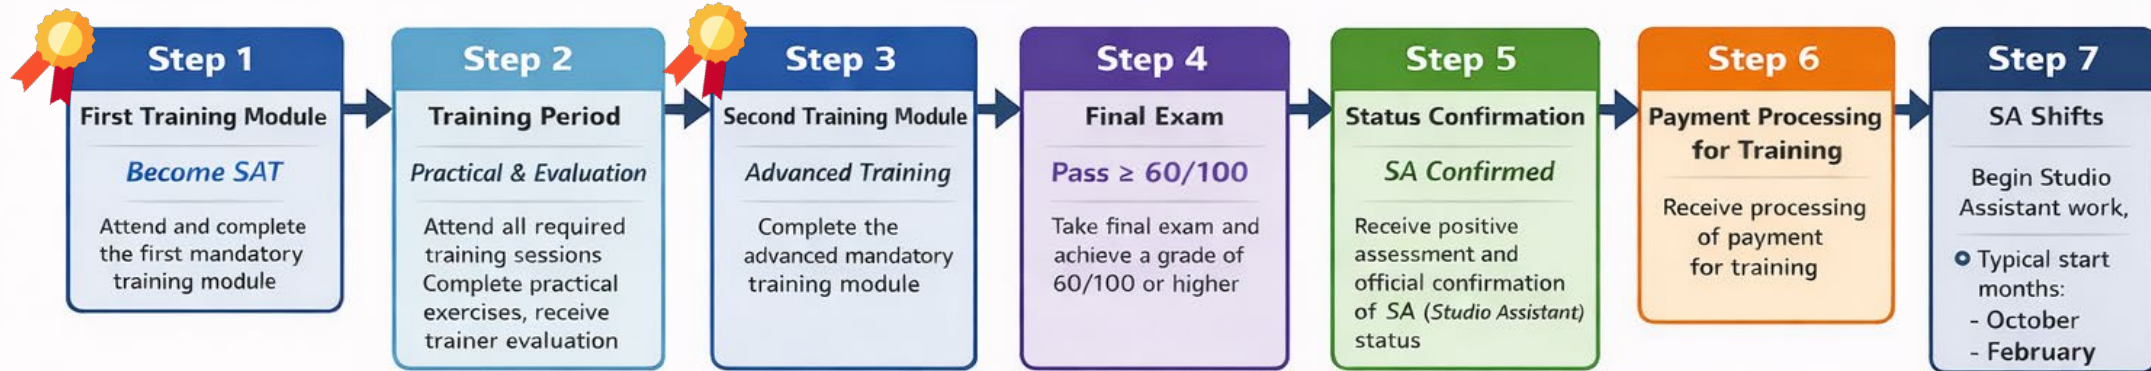

SAT → SA Progression Workflow

Step 0 – Joining Mediazone

Full Semester Start 📅
 September or January
Starting as an SAT

Mid-Semester Start 📅
 October–December or February–May
Volunteer on Track to SAT

Progression Steps

Mid-Semester Entry (Special Case)

**Start as Volunteer
(SAT Track)**

**Complete First Training
→ Become SAT**

Follow Steps 2–7

Final Progression:

***Position clarification:**

The Official *Volunteer* position will usually have no potential for progressing as an SAT.
Volunteers on track to becoming SAT are progressing towards becoming an SAT.